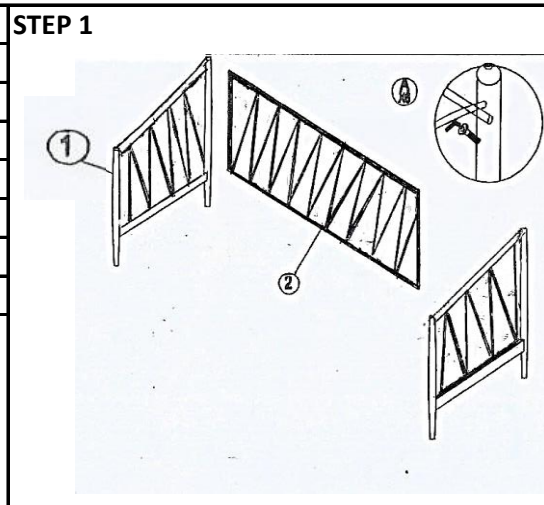

MODEL : TS LYSA
 DESCRIPTION : DAY BED

ASSEMBLY INSTRUCTION

PART LIST		
NO	DESCRIPTION	QTY
1	SIDE FENCE	2 PCS
2	BACK FENCE	1 PCS
3	SIDE RAIL	2 PCS
4	BENDWOOD	11 PCS
5	CENTER BAR	1 PCS
6	END CAP	22 PCS

HARDWARE LIST		
NO	DESCRIPTION	QTY
A	JCBC (M6 X 20)	12 PCS
B	JCBC (M6 X 45)	2 PCS
C	ALLEN KEY	1 PCS
D	M6 WASHER	2 PCS
E	M6 HEX NUT	2 PCS
F	M10 WRENCH	1 PCS
G	25 MM RND CAP	4 PCS