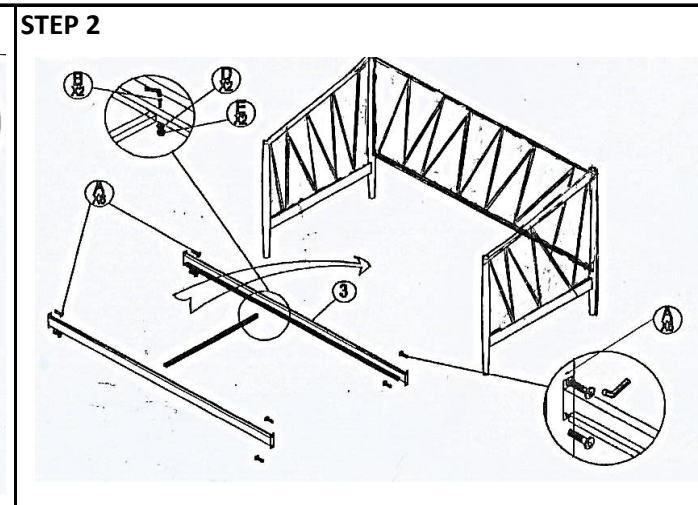

MODEL : TS LYSA
 DESCRIPTION : DAY BED

ASSEMBLY INSTRUCTION

PART LIST		
NO	DESCRIPTION	QTY
1	SIDE FENCE	2 PCS
2	BACK FENCE	1 PCS
3	SIDE RAIL	2 PCS
4	BENDWOOD	11 PCS
5	CENTER BAR	1 PCS
6	END CAP	22 PCS

HARDWARE LIST		
NO	DESCRIPTION	QTY
A	JCBC (M6 X 20)	12 PCS
B	JCBC (M6 X 45)	2 PCS
C	ALLEN KEY	1 PCS
D	M6 WASHER	2 PCS
E	M6 HEX NUT	2 PCS
F	M10 WRENCH	1 PCS
G	25 MM RND CAP	4 PCS